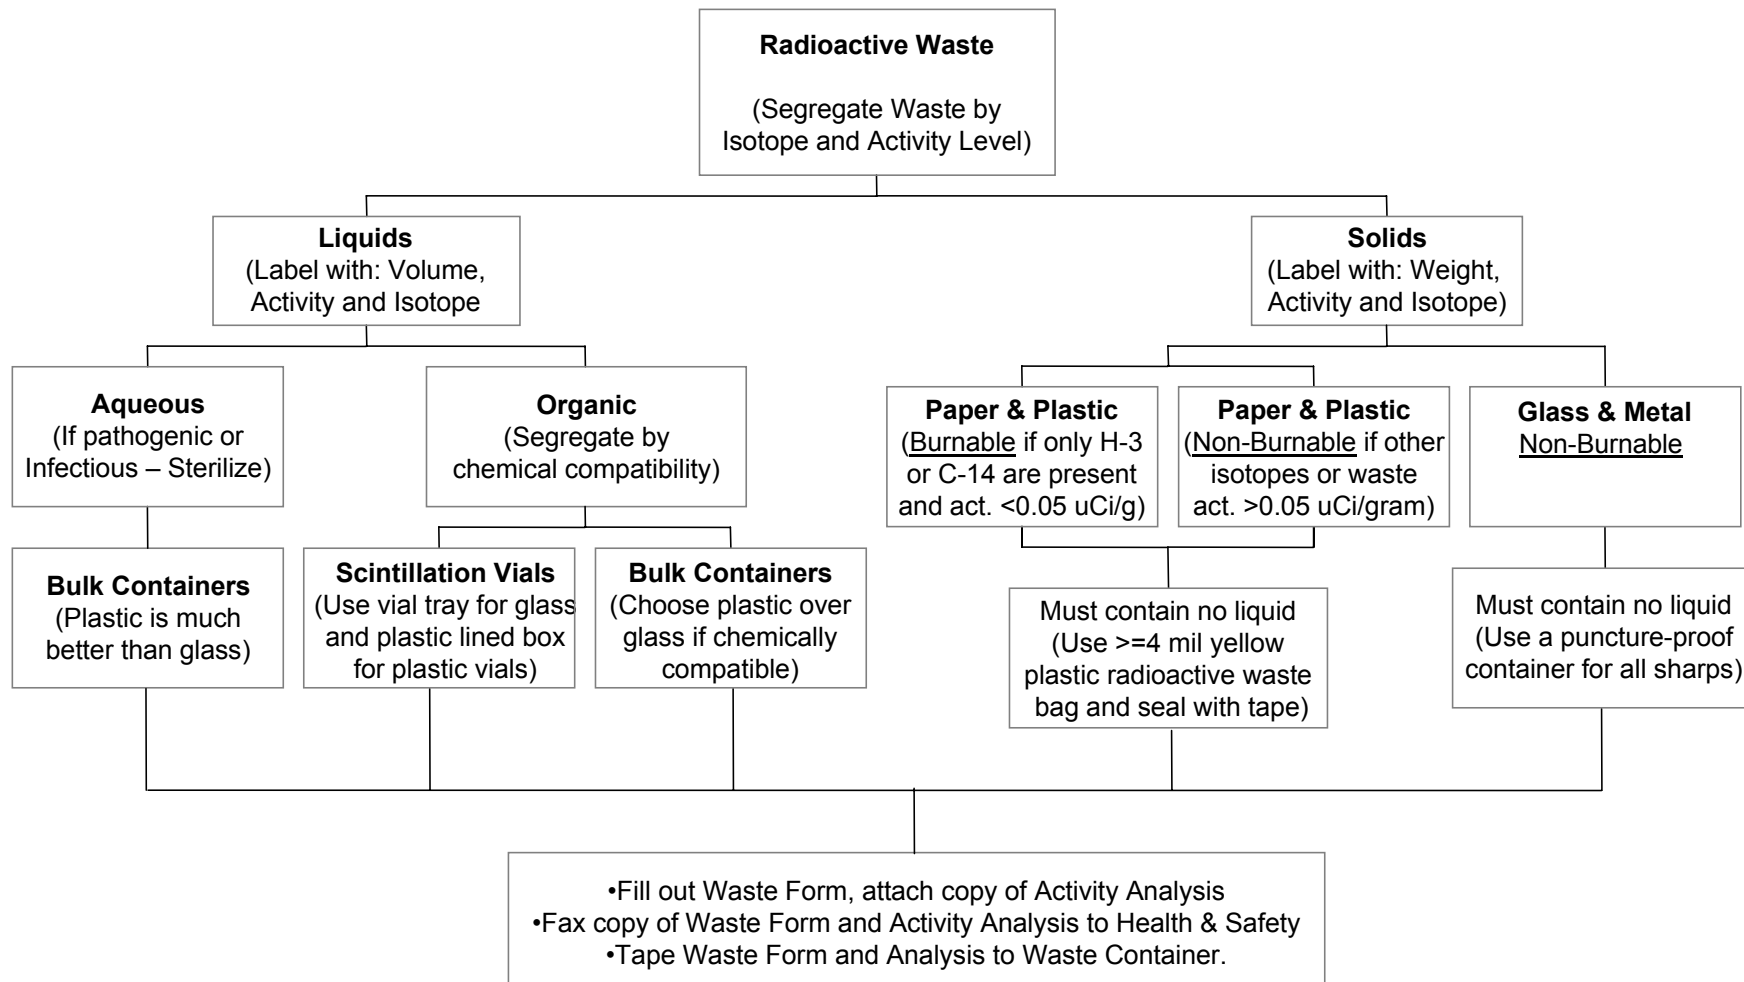

**Radioactive Waste Disposal Procedures
Laboratory Services**

Phone 915-5433, Fax 915-5480

Please remember: if your waste is improperly sorted or packed, it will be returned to you for resorting and repacking. For any questions, please call Laboratory Services. (662) 915-5433